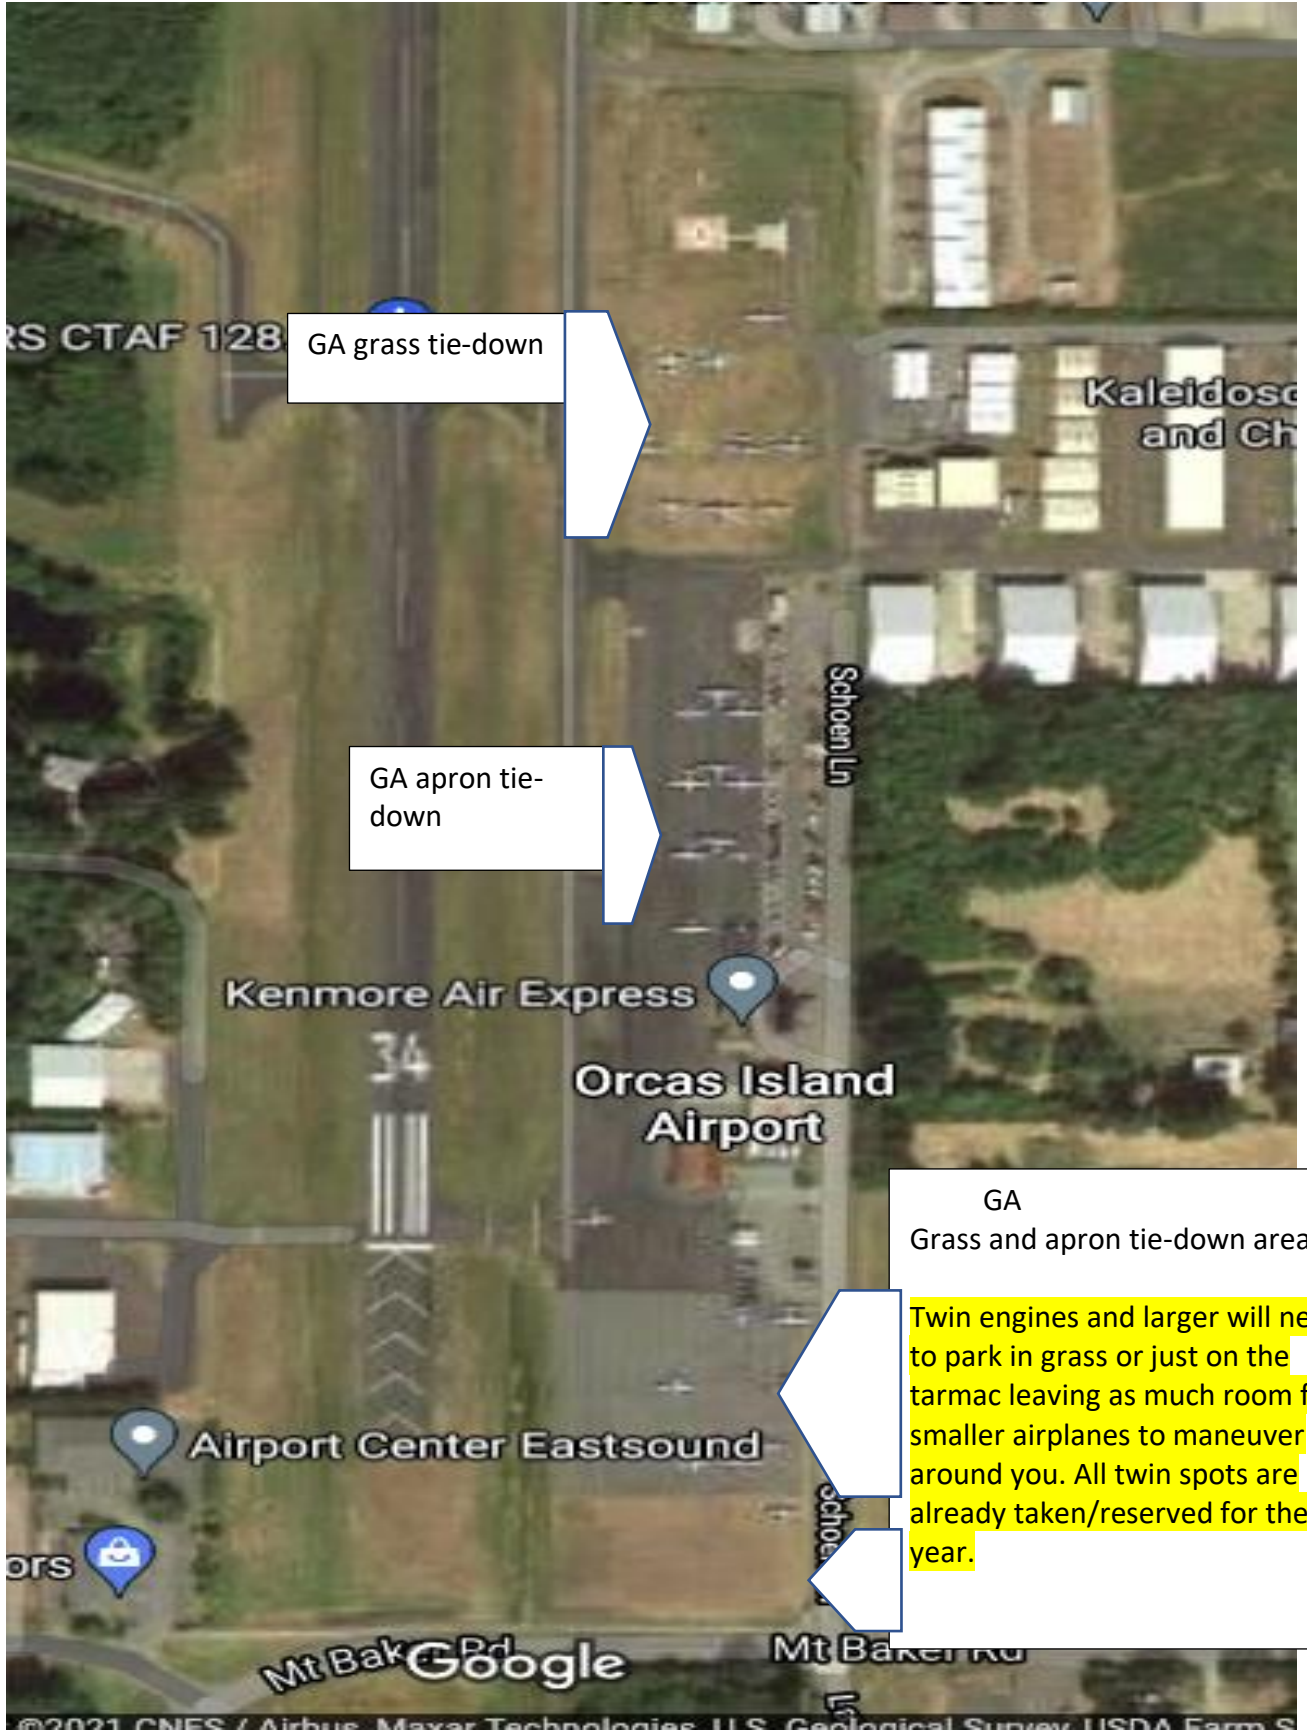

GA TIE DOWNS

TERMINAL

Kenmore Air Express

Orcas Island
Airport

WALKING PATH TO TOWN

34

GA TIE DOWN

FEDEX
PARKING

RS CTAF 128

GA grass tie-down

Kaleidoscope and Ch...

GA apron tie-down

Schoen Ln

Kenmore Air Express

Orcas Island Airport

Airport Center Eastsound

ors

Mt Baker Rd

Google

Mt Baker Rd

GA
Grass and apron tie-down area.

Twin engines and larger will need to park in grass or just on the tarmac leaving as much room for smaller airplanes to maneuver around you. All twin spots are already taken/reserved for the year.